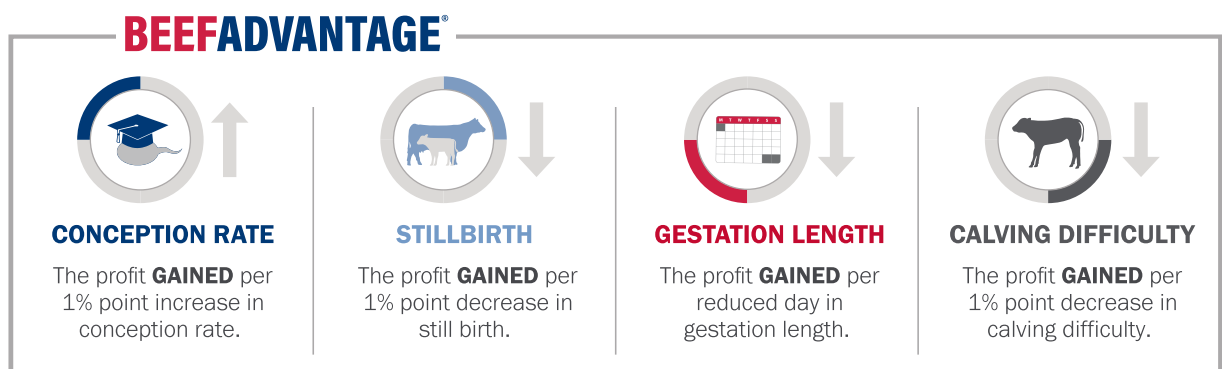

BEEF INFOCUS™

South Africa

PROVEN DAIRY PERFORMANCE WITH BEEF SUPPLY CHAIN MARKETABILITY

**Bred by Design.
Validated by Data.
Driven by Results.**

Beef InFocus is the premier beef on dairy program designed specifically for dairy producers looking to make the best beef cross calves.

Beef InFocus sires are specifically selected for **growth, feed intake, and carcass quality**, but evaluated upon **performance on dairy** before entering the lineup.

Validated for Dairy Performance

With dairy producers top of mind, ABS looks at three trait categories that drive profitability on a dairy: **genetics, fertility, and calving**. Thus, before any sire makes it to our Beef InFocus lineup, we measure their predicted performance compared to **more than 4 million fertility records on over 1,000 farms and 1.6 million calving events** to ensure they meet our program thresholds.

BeefAdvantage Index

Our **BeefAdvantage Index** calculates our beef sires' performance on dairy to assist you in choosing beef sires who won't compromise reproduction in your dairy. Our exclusive index encompasses the key factors for a successful operation: **conception rate, stillbirth, gestation length, and calving difficulty**. We know each of these traits impact reproductive success.