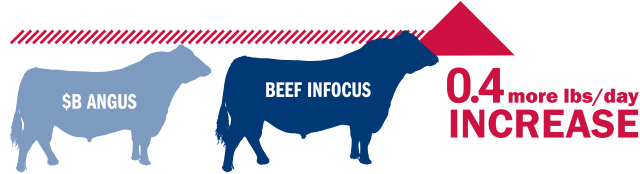

HOW DO WE STACK UP?

NORTH AMERICA BEEF INFOCUS: TRIAL

Beef InFocus winning on total value due to superior feed efficiency and growth—while holding our own for carcass value. When this trial was completed, the commodity costs and feeder and fed cattle pricing and grid at the time revealed a $55/head difference in returns favoring Beef InFocus-sired cattle over the high $B Angus.

FIVE WAYS BEEF INFOCUS CATTLE IMPROVED RETURNS

At the end of the trial, Beef InFocus cattle increased total returns by $113/head over the Angus sires.

01

BETTER AVERAGE DAILY GAIN