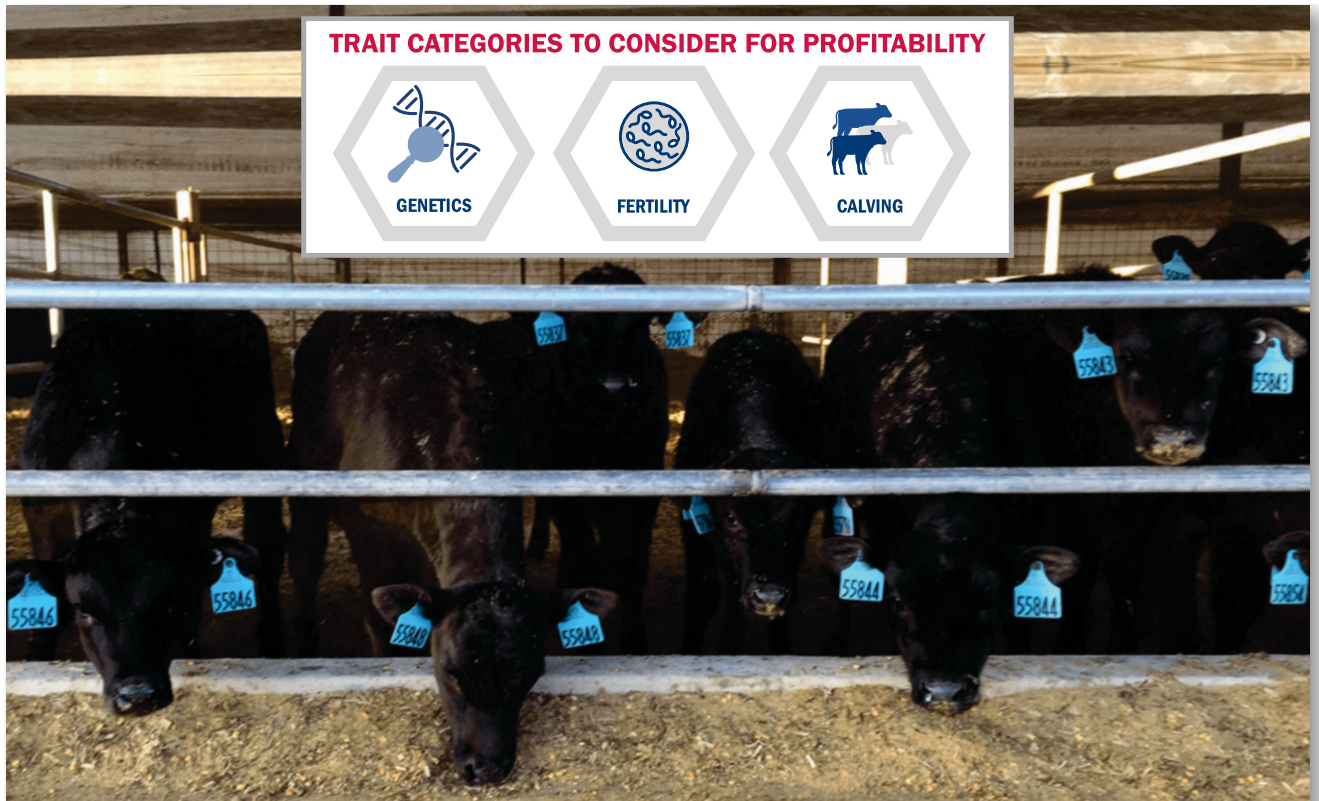

BEEF INFOCUS™

South Africa

PROVEN DAIRY PERFORMANCE WITH BEEF SUPPLY CHAIN MARKETABILITY

**Bred by Design.
Validated by Data.
Driven by Results.**

Beef InFocus is the premier beef on dairy program designed specifically for dairy producers looking to make the best beef cross calves.

Beef InFocus sires are specifically selected for **growth, feed intake, and carcass quality**, but evaluated upon **performance on dairy** before entering the lineup.

Validated for Dairy Performance

With dairy producers top of mind, ABS looks at three trait categories that drive profitability on a dairy: **genetics, fertility, and calving**. Thus, before any sire makes it to our Beef InFocus lineup, we measure their predicted performance compared to **more than 4 million fertility records on over 1,000 farms and 1.6 million calving events** to ensure they meet our program thresholds.

Beef InFocus is the only beef on dairy program **that tests and hand-picks bulls based on dairy performance.**

Our entire line up has been **proven to perform on dairies**, so you can assure consistent performance.