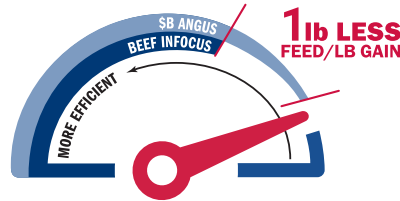

HOW DO WE STACK UP?

NORTH AMERICA BEEF INFOCUS: TRIAL

Beef InFocus winning on total value due to superior feed efficiency and growth—while holding our own for carcass value. When this trial was completed, the commodity costs and feeder and fed cattle pricing and grid at the time revealed a $55/head difference in returns favoring Beef InFocus-sired cattle over the high $B Angus.

FIVE WAYS BEEF INFOCUS CATTLE IMPROVED RETURNS

At the end of the trial, Beef InFocus cattle increased total returns by $113/head over the Angus sires.

01

BETTER AVERAGE DAILY GAIN

$B ANGUS

BEEF INFOCUS

FEWER DAYS ON FEED

02

03

LOWER FEED CONVERSION RATIO

COST SAVINGS AT THE FEEDYARD

04

05

INCREASED RETURNS

Calculations based on March 2023 input costs

Beef InFocus animals fed more efficiently and took fewer days for them to finish, making the Beef InFocus cattle more valuable.

To dig deeper into the results of this trial, visit our blog at <https://www.absglobal.com/head-to-head-beef-infocus-wins/>.

Create more valuable beef cross calves with Beef InFocus by contacting ABS Global today!

BEEF INFOCUS™

W. www.absglobal.com/za
E. abs-south-africa-admin@genusplc.com
T. 021-975 4191
FB. [ABSSouthAfrica](https://www.facebook.com/ABSSouthAfrica)
Insta. [@abs.southafrica](https://www.instagram.com/abs.southafrica)
[@abs.southafricabeef](https://www.instagram.com/abs.southafricabeef)